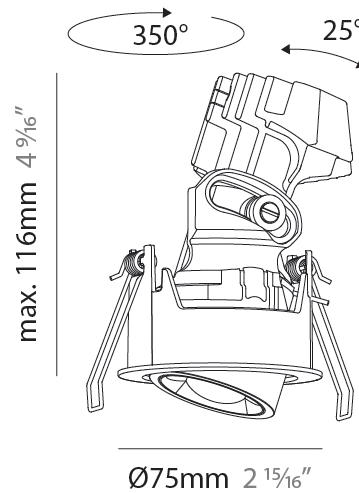

GENERAL

Series: Oiko Pro
Subseries: Oiko Pro Adjustable
Brand: Prolicht
Division: Architectural
Mounting Type: Recessed
Mounting Location: Ceiling
Subcategory: Downlight

PHYSICAL

Shape: Round
Diameter (mm): 75
Diameter (in): 2 ¹⁵/₁₆
Height (mm): 116
Height (in): 4 ⁹/₁₆
Ceiling Thickness (mm): 1 - 25
Ceiling Thickness (in): 1/16 - 1 3/16
Min. Recessing Depth (mm): 125
Min. Recessing Depth (in): 4 ¹⁵/₁₆
Light Distribution: Direct
Weight (kg): 0.29
Fixture Finish: SSR / BKV / CWI / CRY / HAB / UFT / ITA / RUA / FTG / MYG / LOD / PUS / FRO / FUP / KIA / POP / BLS / SPG / MEY / GOH / GUM / CHC / COM / ABZ / JAG / OBR / MOS / ROR
Fixture Material: Aluminum Die Cast
Cut-out Measurements: D. 68mm / 2 2/3"

ELECTRICAL

Lamp Type: LED (Zhaga Standard)
Input Wattage (W): 15
Total Output Wattage (W): 13.6
Dimming: Tri-Mode (Non-Dimming and Phase Dimming (120Vac only) and 0-10V Dimming)
Driver Included: No
Driver Location: Recessed Housing
Driver Type: Constant Current - Universal
Driver Class: Class 2
Input Voltage (V): 120 - 277
Constant Current (MA): 350

LED

Number of LEDs: 1
Color Temperature (°K): 2700 / 3000 / 3500 / 4000
Max. Delivered Lumen (lm): 1295 / 1377 / 1442 / 1455
Nominal Lumen (lm): 1566 / 1665 / 1743 / 1759
CRI: >90 CRI
Lamp Life (hrs): 50000

OPTICAL

Reflector°: 34
Adjustability: Rotational 350° / Tilt 25°

RATINGS AND CERTIFICATIONS

Certified By: Certified for North American Standards
IP rating: IP20