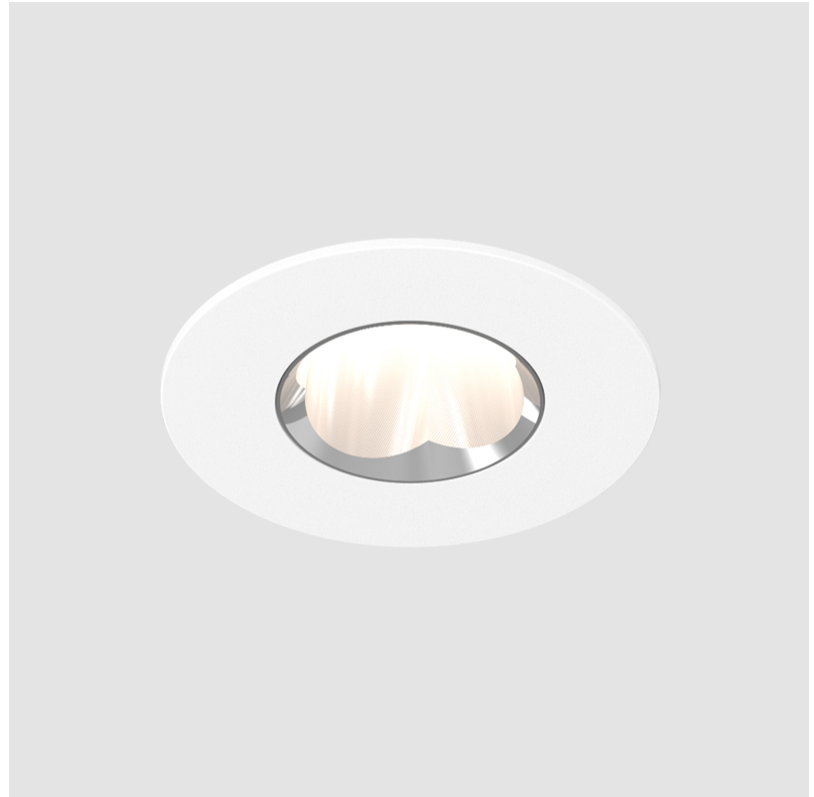

GENERAL

Series: Oiko Pro
Subseries: Oiko Pro Round
Brand: Prolicht
Division: Architectural
Mounting Type: Recessed
Mounting Location: Ceiling
Subcategory: Downlight

PHYSICAL

Shape: Round
Diameter (mm): 75
Diameter (in): 2 ¹⁵/₁₆
Height (mm): 65
Height (in): 2 ⁹/₁₆
Ceiling Thickness (mm): 1 - 25
Ceiling Thickness (in): 1/16 - 1 3/16
Min. Recessing Depth (mm): 70
Min. Recessing Depth (in): 2 ³/₄
Light Distribution: Direct
Diffuser: Lens Pack - Spread Lens / Linear Spread Lens / Honeycomb Louver
Fixture Finish: SSR / BKV / CWI / CRY / HAB / UFT / ITA / RUA / FTG / MYG / LOD / PUS / FRO / FUP / KIA / POP / BLS / SPG / MEY / GOH / GUM / CHC / COM / ABZ / JAG / OBR / MOS / ROR
Fixture Material: Aluminum Die Cast
Cut-out Measurements: 68mm / 2 11/16" Diameter

ELECTRICAL

Lamp Type: LED (Zhaga Standard)
Input Wattage (W): 14
Total Output Wattage (W): 12.7
Dimming: Dali Dimming
Driver Included: No
Driver Location: Recessed Housing
Driver Type: Constant Current - Universal (120Vac only for DALI driver)
Driver Class: Class 2
Input Voltage (V): 120 - 277
Constant Current (MA): 700

LED

Color Temperature (°K): 2700-6500 Tunable White
Max. Delivered Lumen (lm): 1129
Nominal Lumen (lm): 1460
CRI: >93 CRI
Lamp Life (hrs): 50000
Special LEDs offerings: Tunable White

OPTICAL

Reflector°: 36
Adjustability: Fixed

RATINGS AND CERTIFICATIONS

Certified By: Certified for North American Standards
IP rating: IP20