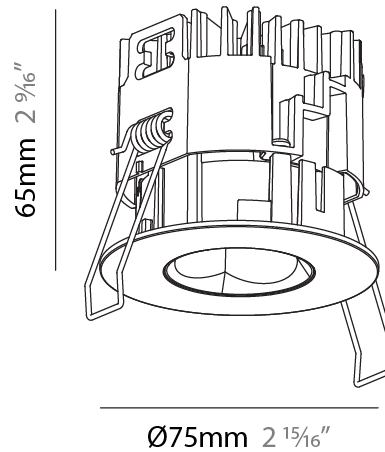

GENERAL

Series: Oiko Pro
Subseries: Oiko Pro Round
Brand: Prolicht
Division: Architectural
Mounting Type: Recessed
Mounting Location: Ceiling
Subcategory: Downlight

PHYSICAL

Shape: Round
Diameter (mm): 75
Diameter (in): 2 ¹⁵/₁₆
Height (mm): 65
Height (in): 2 ⁹/₁₆
Ceiling Thickness (mm): 1 - 25
Ceiling Thickness (in): 1/16 - 1 3/16
Min. Recessing Depth (mm): 70
Min. Recessing Depth (in): 2 ³/₄
Light Distribution: Direct
Diffuser: Lens Pack - Spread Lens / Linear Spread Lens / Honeycomb Louver
Fixture Finish: SSR / BKV / CWI / CRY / HAB / UFT / ITA / RUA / FTG / MYG / LOD / PUS / FRO / FUP / KIA / POP / BLS / SPG / MEY / GOH / GUM / CHC / COM / ABZ / JAG / OBR / MOS / ROR
Fixture Material: Aluminum Die Cast
Cut-out Measurements: 68mm / 2 11/16" Diameter

ELECTRICAL

Lamp Type: LED (Zhaga Standard)
Input Wattage (W): 14
Total Output Wattage (W): 12.7
Dimming: Dali Dimming
Driver Included: No
Driver Location: Recessed Housing
Driver Type: Constant Current - Universal (120Vac only for DALI driver)
Driver Class: Class 2
Input Voltage (V): 120 - 277
Constant Current (MA): 700

LED

Color Temperature (°K): 2700-6500 Tunable White
Max. Delivered Lumen (lm): 1129
Nominal Lumen (lm): 1460
CRI: >93 CRI
Lamp Life (hrs): 50000
Special LEDs offerings: Tunable White

OPTICAL

Reflector°: 36
Adjustability: Fixed

RATINGS AND CERTIFICATIONS

Certified By: Certified for North American Standards
IP rating: IP20