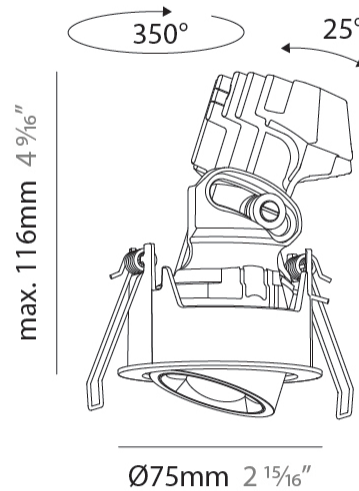

GENERAL

Series: Oiko Pro
Subseries: Oiko Pro Adjustable
Brand: Prolicht
Division: Architectural
Mounting Type: Recessed
Mounting Location: Ceiling
Subcategory: Downlight

PHYSICAL

Shape: Round
Diameter (mm): 75
Diameter (in): 2 ¹⁵/₁₆
Height (mm): 112
Height (in): 4 ⁷/₁₆
Ceiling Thickness (mm): 1 - 25
Ceiling Thickness (in): 1/16 - 1 3/16
Min. Recessing Depth (mm): 120
Min. Recessing Depth (in): 4 ³/₄
Light Distribution: Direct
Weight (kg): 0.276
Fixture Finish: SSR / BKV / CWI / CRY / HAB / UFT / ITA / RUA / FTG / MYG / LOD / PUS / FRO / FUP / KIA / POP / BLS / SPG / MEY / GOH / GUM / CHC / COM / ABZ / JAG / OBR / MOS / ROR
Fixture Material: Aluminum Die Cast
Cut-out Measurements: D. 86mm / 3 3/8"

ELECTRICAL

Lamp Type: LED (Zhaga Standard)
Input Wattage (W): 16
Total Output Wattage (W): 14.6
Dimming: Tri-Mode (Non-Dimming and Phase Dimming (120Vac only) and 0-10V Dimming)
Driver Included: No
Driver Location: Recessed Housing
Driver Type: Constant Current - Universal
Driver Class: Class 2
Input Voltage (V): 120 - 277
Constant Current (MA): 350

LED

Number of LEDs: 1
Color Temperature (°K): 2700 / 3000 / 3500 / 4000
Max. Delivered Lumen (lm): 1067 / 1150 / 1217 / 1220
Nominal Lumen (lm): 1393 / 1501 / 1589 / 1592
CRI: >90 CRI
Lamp Life (hrs): 50000

OPTICAL

Reflector°: 14
Adjustability: Rotational 350° / Tilt 25°

RATINGS AND CERTIFICATIONS

Certified By: Certified for North American Standards
IP rating: IP20