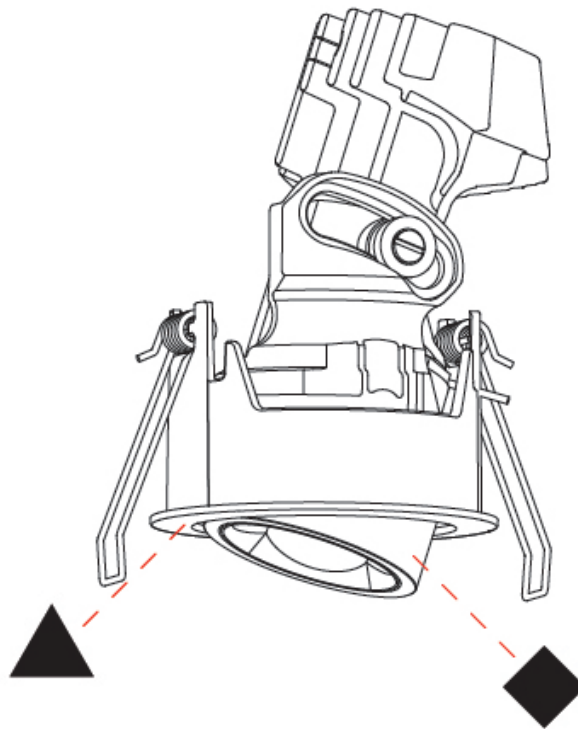

OIKO PRO ADJUSTABLE RECESSED

A35841-

PROJECT

TYPE

SPECIFIER

QUANTITY

DATE