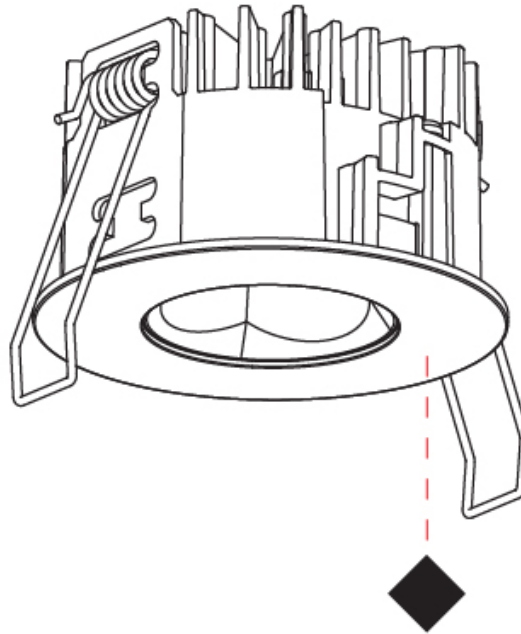

OIKO PRO ROUND RECESSED

A35873-

PROJECT

TYPE

SPECIFIER

QUANTITY

DATE

A