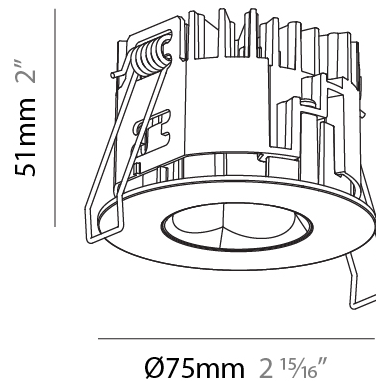

PHYSICAL

Shape: Round
Diameter (mm): 75
Diameter (in): 2 ¹⁵/₁₆
Height (mm): 51
Height (in): 2
Ceiling Thickness (mm): 1 - 25
Ceiling Thickness (in): 1/16 - 1 3/16
Min. Recessing Depth (mm): 55
Min. Recessing Depth (in): 2 ³/₁₆
Light Distribution: Direct
Diffuser: Lens Pack - Spread Lens / Linear Spread Lens / Honeycomb Louver
Fixture Finish: SSR / BKV / CWI / CRY / HAB / UFT / ITA / RUA / FTG / MYG / LOD / PUS / FRO / FUP / KIA / POP / BLS / SPG / MEY / GOH / GUM / CHC / COM / ABZ / JAG / OBR / MOS / ROR
Fixture Material: Aluminum Die Cast
Cut-out Measurements: 68mm / 2 11/16" Diameter

ELECTRICAL

Lamp Type: LED (Zhaga Standard)
Input Wattage (W): 15
Total Output Wattage (W): 13.6
Dimming: Tri-Mode (Non-Dimming and Phase Dimming (120Vac only) and 0-10V Dimming)
Driver Included: No
Driver Location: Recessed Housing
Driver Type: Constant Current - Universal
Driver Class: Class 2
Input Voltage (V): 120 - 277
Constant Current (MA): 350

LED

Color Temperature (°K): 2700 / 3000 / 3500 / 4000
Max. Delivered Lumen (lm): 1375 / 1462 / 1531 / 1545
Nominal Lumen (lm): 1566 / 1665 / 1743 / 1759
CRI: >90 CRI
Lamp Life (hrs): 50000
Special LEDs offerings: Tunable White

OPTICAL

Reflector°: 50
Adjustability: Fixed

RATINGS AND CERTIFICATIONS

Certified By: Certified for North American Standards
IP rating: IP20