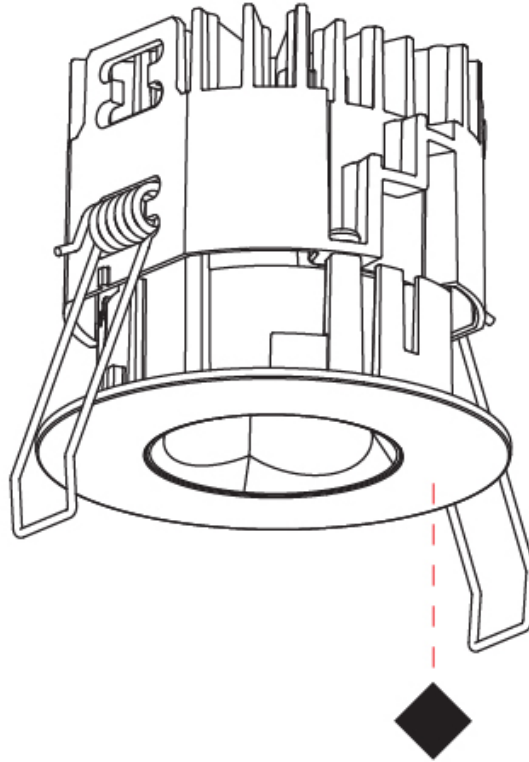

OIKO PRO ROUND RECESSED

A35867-

PROJECT

TYPE

SPECIFIER

QUANTITY

DATE