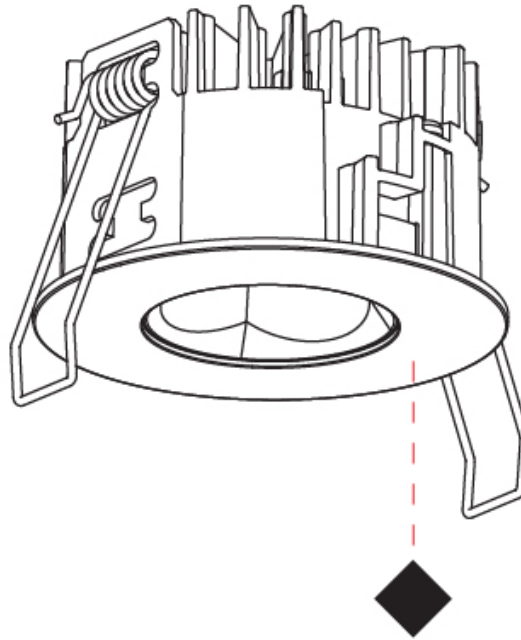

OIKO PRO ROUND RECESSED

A35869-

PROJECT

TYPE

SPECIFIER

QUANTITY

DATE