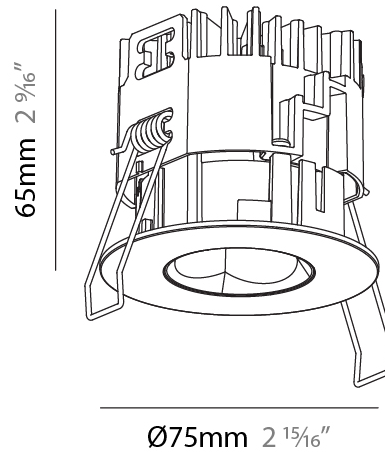

PHYSICAL

Shape: Round
Diameter (mm): 75
Diameter (in): 2 15/16
Height (mm): 65
Height (in): 2 9/16
Ceiling Thickness (mm): 1 - 25
Ceiling Thickness (in): 1/16 - 1 3/16
Min. Recessing Depth (mm): 70
Min. Recessing Depth (in): 2 3/4
Light Distribution: Direct
Diffuser: Lens Pack - Spread Lens / Linear Spread Lens / Honeycomb Louver
Fixture Finish: SSR / BKV / CWI / CRY / HAB / UFT / ITA / RUA / FTG / MYG / LOD / PUS / FRO / FUP / KIA / POP / BLS / SPG / MEY / GOH / GUM / CHC / COM / ABZ / JAG / OBR / MOS / ROR
Fixture Material: Aluminum Die Cast
Cut-out Measurements: 68mm / 2 11/16" Diameter

ELECTRICAL

Lamp Type: LED (Zhaga Standard)
Input Wattage (W): 15
Total Output Wattage (W): 13.6
Dimming: Tri-Mode (Non-Dimming and Phase Dimming (120Vac only) and 0-10V Dimming)
Driver Included: No
Driver Location: Recessed Housing
Driver Type: Constant Current - Universal
Driver Class: Class 2
Housing: See Components
Input Voltage (V): 120 - 277
Constant Current (MA): 350

LED

Color Temperature (°K): 2700 / 3000 / 3500 / 4000
Max. Delivered Lumen (lm): 1295 / 1377 / 1442 / 1455
Nominal Lumen (lm): 1566 / 1665 / 1743 / 1759
CRI: >90 CRI
Lamp Life (hrs): 50000

OPTICAL

Reflector: 34
Adjustability: Fixed

RATINGS AND CERTIFICATIONS

Certified By: Certified for North American Standards
IP rating: IP20