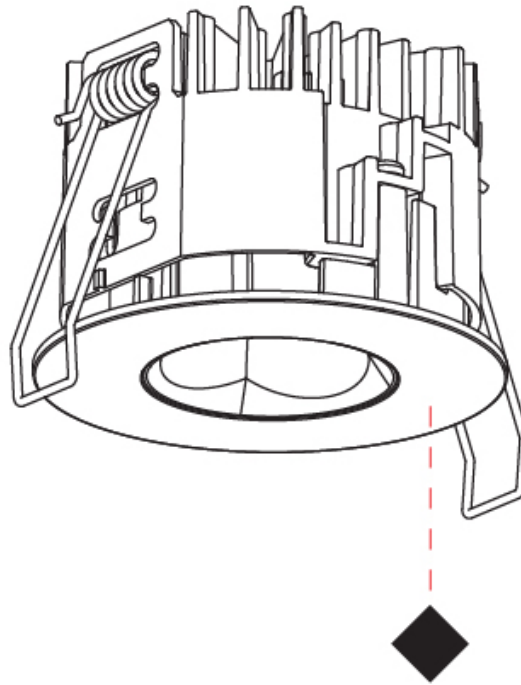

OIKO PRO ROUND RECESSED

A35868-

PROJECT

TYPE

SPECIFIER

QUANTITY

DATE

A