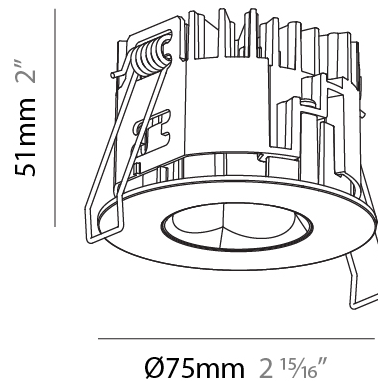

GENERAL

Series: Oiko Pro
Subseries: Oiko Pro Round
Brand: Prolicht
Division: Architectural
Mounting Type: Recessed
Mounting Location: Ceiling
Subcategory: Downlight

PHYSICAL

Shape: Round
Diameter (mm): 75
Diameter (in): 2 15/16
Height (mm): 51
Height (in): 2
Ceiling Thickness (mm): 1 - 25
Ceiling Thickness (in): 1/16 - 1 3/16
Min. Recessing Depth (mm): 55
Min. Recessing Depth (in): 2 3/16
Light Distribution: Direct
Diffuser: Lens Pack - Spread Lens / Linear Spread Lens / Honeycomb Louver
Fixture Finish: SSR / BKV / CWI / CRY / HAB / UFT / ITA / RUA / FTG / MYG / LOD / PUS / FRO / FUP / KIA / POP / BLS / SPG / MEY / GOH / GUM / CHC / COM / ABZ / JAG / OBR / MOS / ROR
Fixture Material: Aluminum Die Cast
Cut-out Measurements: 68mm / 2 11/16" Diameter

ELECTRICAL

Lamp Type: LED (Zhaga Standard)
Input Wattage (W): 14
Total Output Wattage (W): 12.7
Dimming: Dali Dimming
Driver Included: No
Driver Location: Recessed Housing
Driver Type: Constant Current - Universal (120Vac only for DALI driver)
Driver Class: Class 2
Input Voltage (V): 120 - 277
Constant Current (MA): 700

LED

Color Temperature (°K): 2700-6500 Tunable White
Max. Delivered Lumen (lm): 1240
Nominal Lumen (lm): 1460
CRI: >93 CRI
Lamp Life (hrs): 50000
Special LEDs offerings: Tunable White

OPTICAL

Reflector°: 52
Adjustability: Fixed

RATINGS AND CERTIFICATIONS

Certified By: Certified for North American Standards
IP rating: IP20