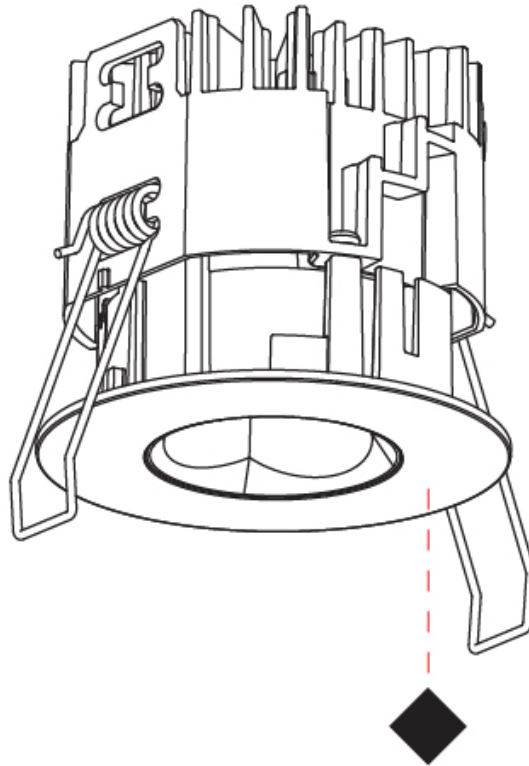

OIKO PRO ROUND RECESSED

A35871-

PROJECT	_____
TYPE	_____
SPECIFIER	_____
QUANTITY	_____
DATE	_____

A