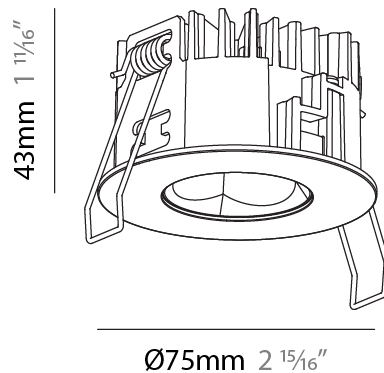

GENERAL

Series: Oiko Pro
Subseries: Oiko Pro Round
Brand: Prolicht
Division: Architectural
Mounting Type: Recessed
Mounting Location: Ceiling
Subcategory: Downlight

PHYSICAL

Shape: Round
Diameter (mm): 75
Diameter (in): 2 15/16
Height (mm): 43
Height (in): 1 11/16
Ceiling Thickness (mm): 1 - 25
Ceiling Thickness (in): 1/16 - 1 3/16
Min. Recessing Depth (mm): 50
Min. Recessing Depth (in): 1 15/16
Light Distribution: Direct
Diffuser: Lens Pack - Spread Lens / Linear Spread Lens / Honeycomb Louver
Fixture Finish: SSR / BKV / CWI / CRY / HAB / UFT / ITA / RUA / FTG / MYG / LOD / PUS / FRO / FUP / KIA / POP / BLS / SPG / MEY / GOH / GUM / CHC / COM / ABZ / JAG / OBR / MOS / ROR
Fixture Material: Aluminum Die Cast
Cut-out Measurements: 68mm / 2 11/16" Diameter

ELECTRICAL

Lamp Type: LED (Zhaga Standard)
Input Wattage (W): 15
Total Output Wattage (W): 13.6
Dimming: Tri-Mode (Non-Dimming and Phase Dimming (120Vac only) and 0-10V Dimming)
Driver Included: No
Driver Location: Recessed Housing
Driver Type: Constant Current - Universal
Driver Class: Class 2
Input Voltage (V): 120 - 277
Constant Current (MA): 350

LED

Color Temperature (°K): 2700 / 3000 / 3500 / 4000
Max. Delivered Lumen (lm): 1464 / 1556 / 1630 / 1645
Nominal Lumen (lm): 1566 / 1665 / 1743 / 1759
CRI: >90 CRI
Lamp Life (hrs): 50000

OPTICAL

Reflector°: 60
Adjustability: Fixed

RATINGS AND CERTIFICATIONS

Certified By: Certified for North American Standards
IP rating: IP20